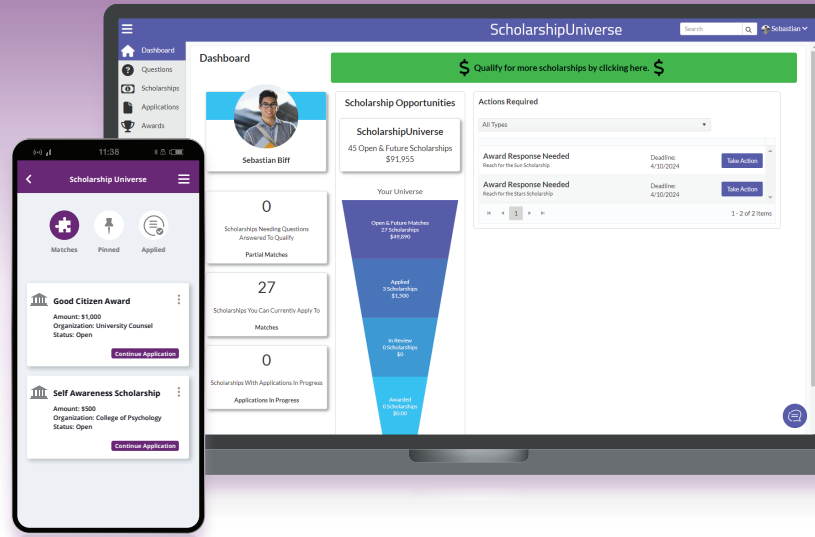

# Scholarship Universe

Match students to the funding they need when they need it

Finding scholarships is a tremendous challenge for students who need it most. Scholarship Universe improves fund utilization through adaptive student matching and a streamlined scholarship management process. This allows institutions to fund more students while putting an end to search fatigue.

## Increase Enrollment and Retention by Removing the #1 Barrier for Students — Financial Uncertainty

- **Decrease unspent funds:** Instantly locate one-of-a-kind students who meet donor criteria for internal scholarships
- **Award students faster:** Customizable scoring and ranking templates accelerate internal reviews and awarding
- **Fund more students with relevant and legitimate scholarships:** Expand student access to scholarships through a vetted and continuously updated external database with over 17,000 scholarship opportunities